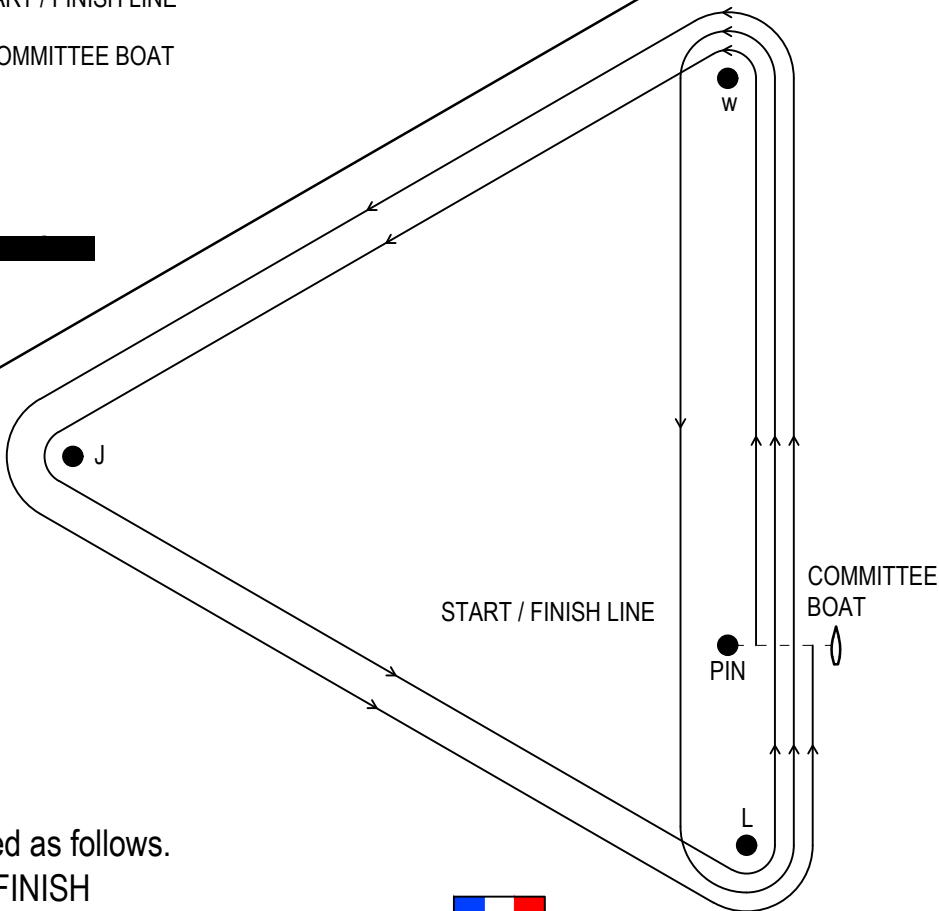

Course W
 All Marks to Port - To be rounded as follows.
 START_W_O_L_W_O_L_FINISH
 Flag W will identify Course to be Sailed.

START / FINISH LINE
 COMMITTEE BOAT

Course T
 All Marks to Port - To be rounded as follows.
 START_W_J_L_W_L_W_J_L_FINISH
 Flag T will identify Course to be Sailed.

START / FINISH LINE

COMMITTEE BOAT

Note :

Diagrams not to scale.